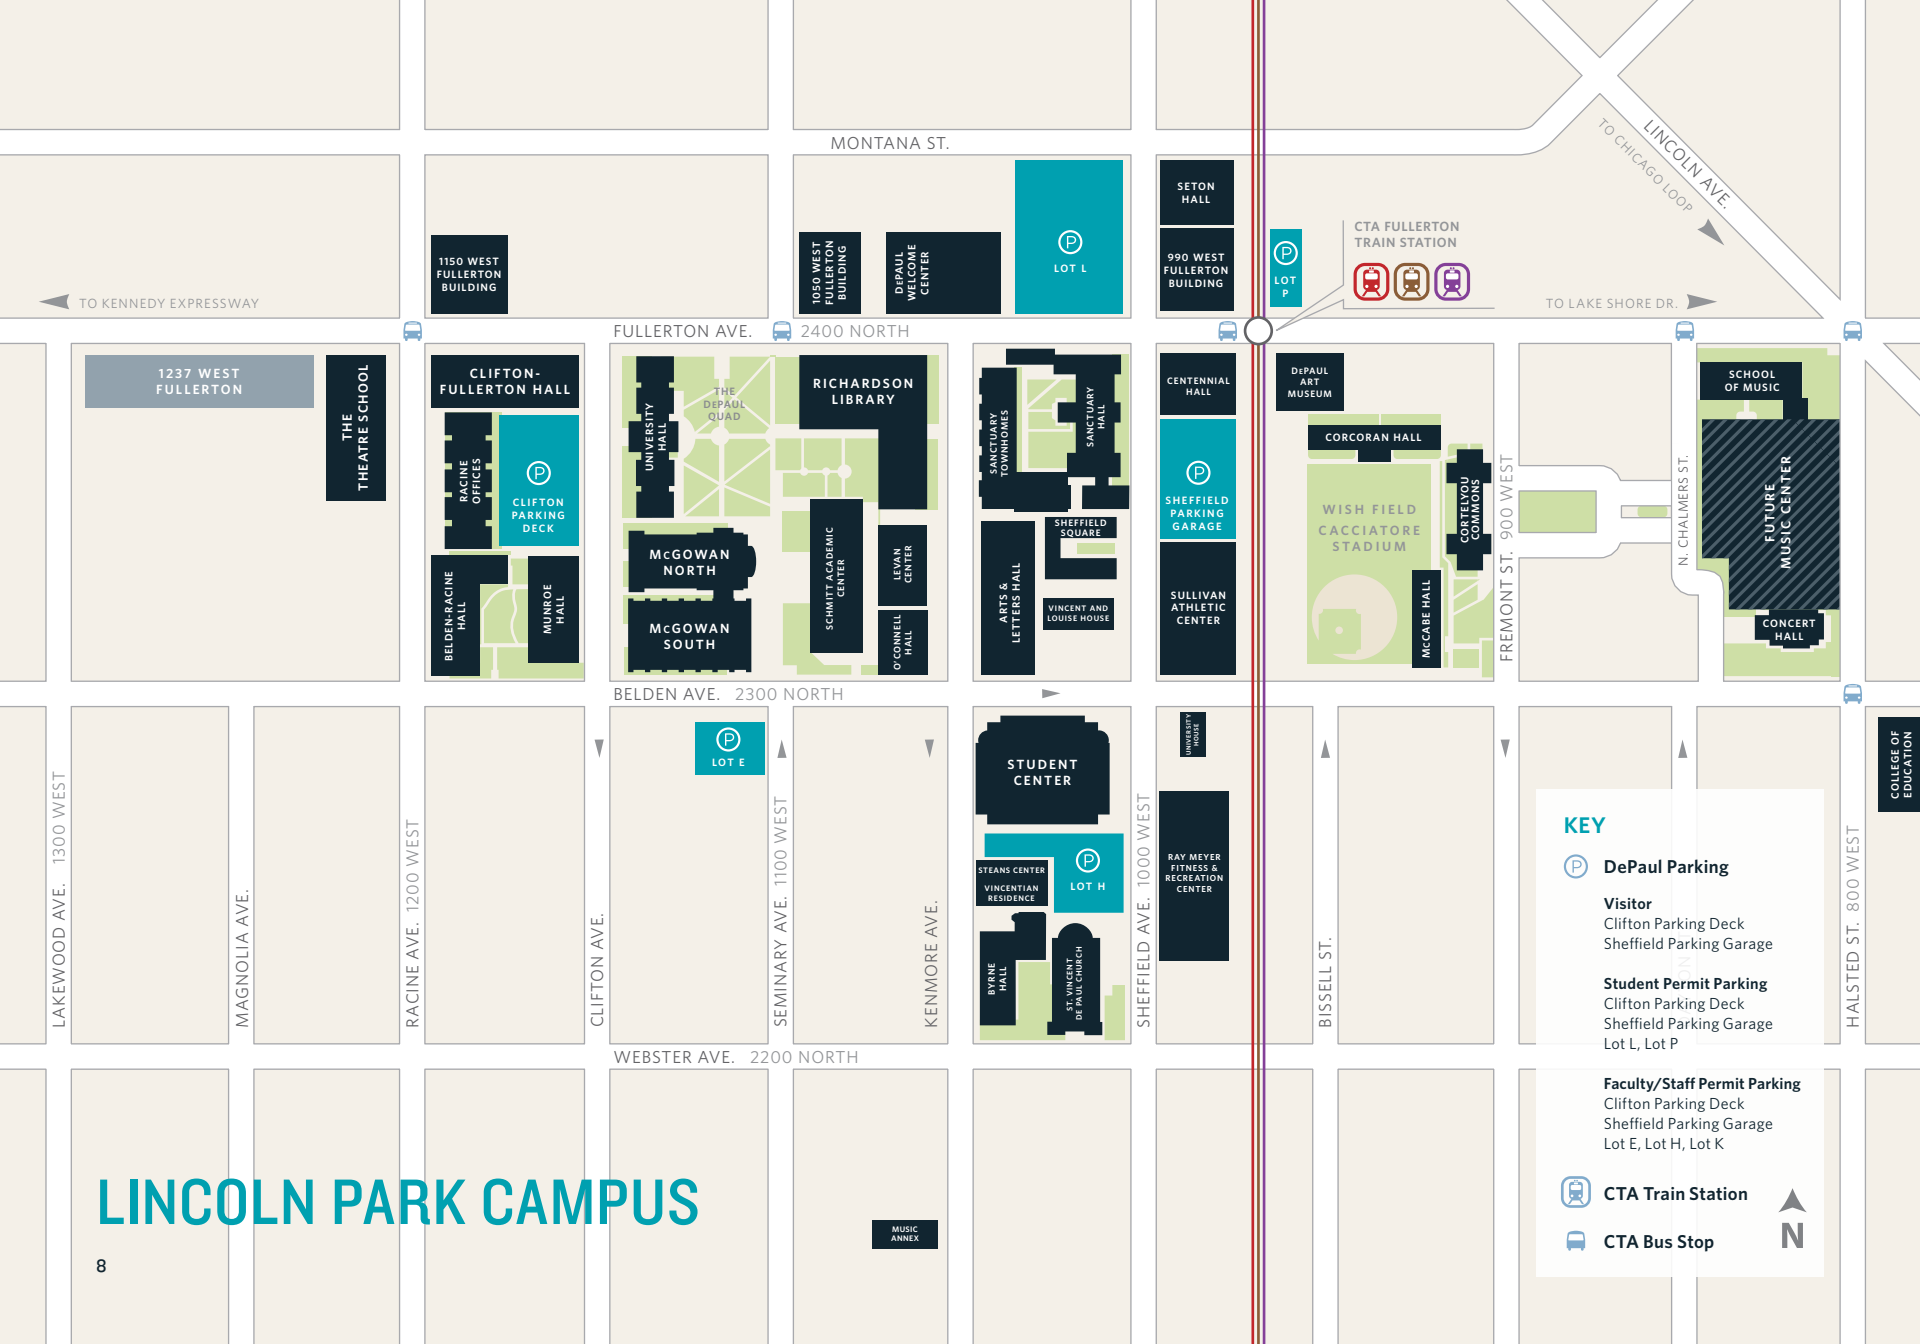

LINCOLN PARK CAMPUS

TO KENNEDY EXPRESSWAY

LINCOLN AVE.
TO CHICAGO LOOP
TO LAKE SHORE DR.

CTA FULLERTON TRAIN STATION

LOT P

1150 WEST FULLERTON BUILDING

1050 WEST FULLERTON BUILDING

DEPAUL ARTS & LETTERS CENTER

BELDEN RACINE HALL

MUNROE HALL

UNIVERSITY HALL
THE DEPAUL QUAD

RICHARDSON LIBRARY

MCGOWAN NORTH

MCGOWAN SOUTH

SCHMITT ACADEMIC CENTER

LEVIN CENTER

O'CONNELL HALL

SAINT JAMES TOWNHOMES

SANCTUARY HALL

ARTS & LETTERS HALL

SHEFFIELD SQUARE

VINCENT AND LOUISE HOUSE

CENTENNIAL HALL

SHEFFIELD PARKING GARAGE

CONCERT HALL

BELDEN AVE. 2300 NORTH

LOT E

STUDENT CENTER

STEARNS CENTER

VINCENIAN RESIDENCE

BYRNE HALL

ST. VINCENT DEPAUL CHURCH